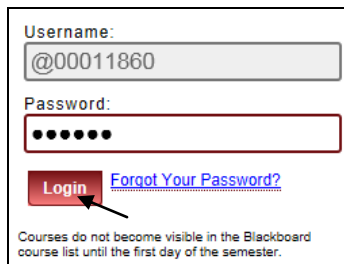

Step 4. Click “Login”.

Should the www.wcjc.edu website be unavailable, access Blackboard directly at <https://wcjc.blackboard.com>