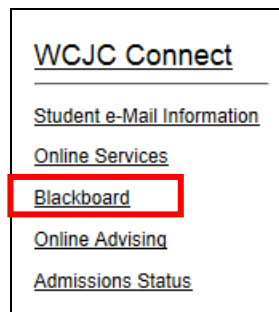

Wharton County Junior College

Three ways to access Blackboard

1. [Login to the my WCJC Portal](#). Click the “Blackboard” link under “Quicklinks” once logged into the portal.

2. **Login to Blackboard from the wcjc.edu homepage:**

Step 1. Go to the www.wcjc.edu homepage

Step 2. Click the “Blackboard” link on the lower right of the page

Step 3. By “Username” enter your WCJC ID beginning with the “@” sign...

Note: To [find your WCJC ID](#) ,

1. [Login to Online Services](#) using your SSN (if you have submitted your SSN to WCJC).
2. Click Account Suite
3. Look for the “@00...” following
4. The “@00...” and the number is your Username (& default password) for Blackboard...